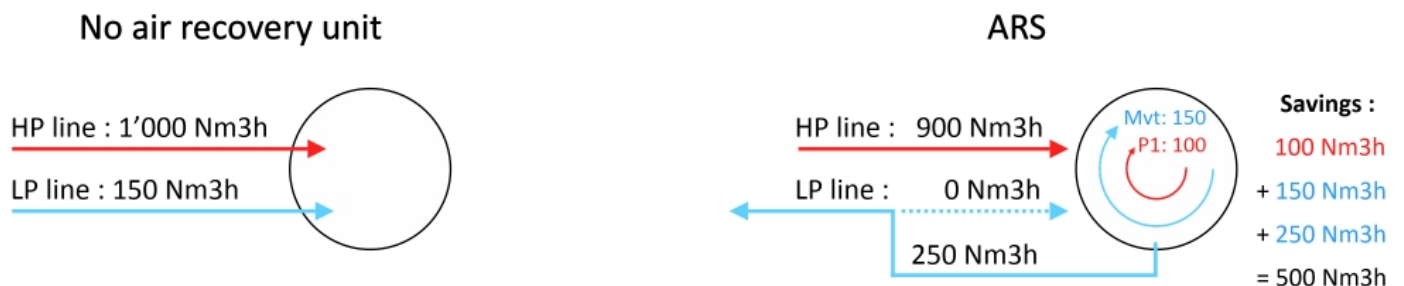

What can we do with your air ?

Air consumptions efficiencies

Machines with both HP & LP entry lines:

Sidel serie 2, Krones ...

Depending on your machines, production and air network, switching OFF an HP compressor with ARS+ or a LP compressor with ARS can be considered, with significant savings on the compressor's maintenance