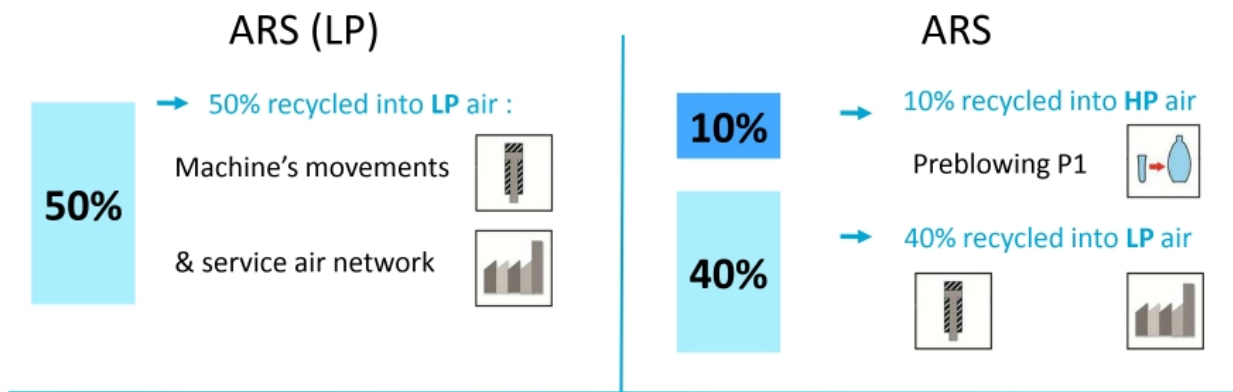

What can we do with your air ?

Air consumptions efficiencies

Machines with both HP & LP entry lines:

Sidel serie 2, Krones ...

Depending on your machines, production and air network, switching OFF an HP compressor with ARS+ or a LP compressor with ARS can be considered, with significant savings on the compressor's maintenance